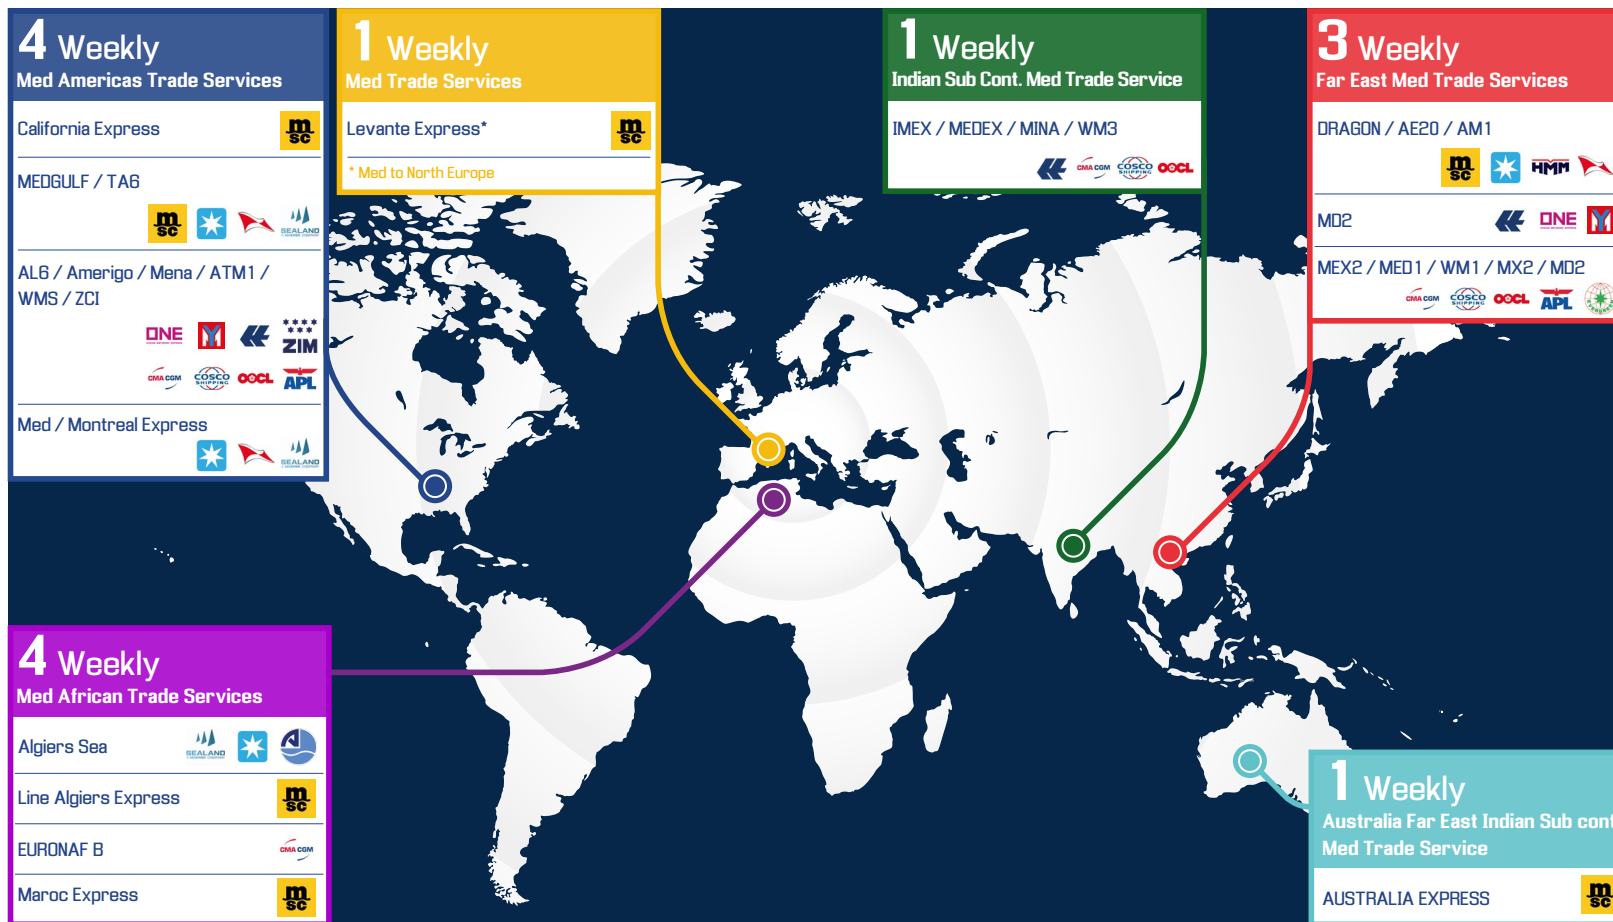

Contship La Spezia – Maritime Connectivity

LSCT is Italy's LEADING container terminal in terms of serving the GLOBAL supply-chain through technology, **INNOVATION**, efficiency and **SERVICE SOLUTIONS** to customers. Its location, powerful **INTERMODAL CONNECTIONS**, plus the know-how and capabilities of its resources, provide EXCELLENCE and eco-friendly supply-chain solutions. **LSCT: ONE RELIABLE SYSTEM, YOUR NATURAL OPTION.**

CONTACTS

LA SPEZIA CONTAINER TERMINAL S.P.A. PORTO DI LA SPEZIA – VIALE S. BARTOLOMEO 20 – 19126 LA SPEZIA – ITALY – Phone: + 39.0187.5551 – infolsct@contshipitalia.com – www.thespice.it

CONTSHIP ITALIA S.P.A. VIA I MAGGIO 1 – 20066 MELZO (MI) – ITALY – Phone: +39.02.95529611 – Fax: +39.02.95529666 – contship@contshipitalia.com – www.contshipitalia.com