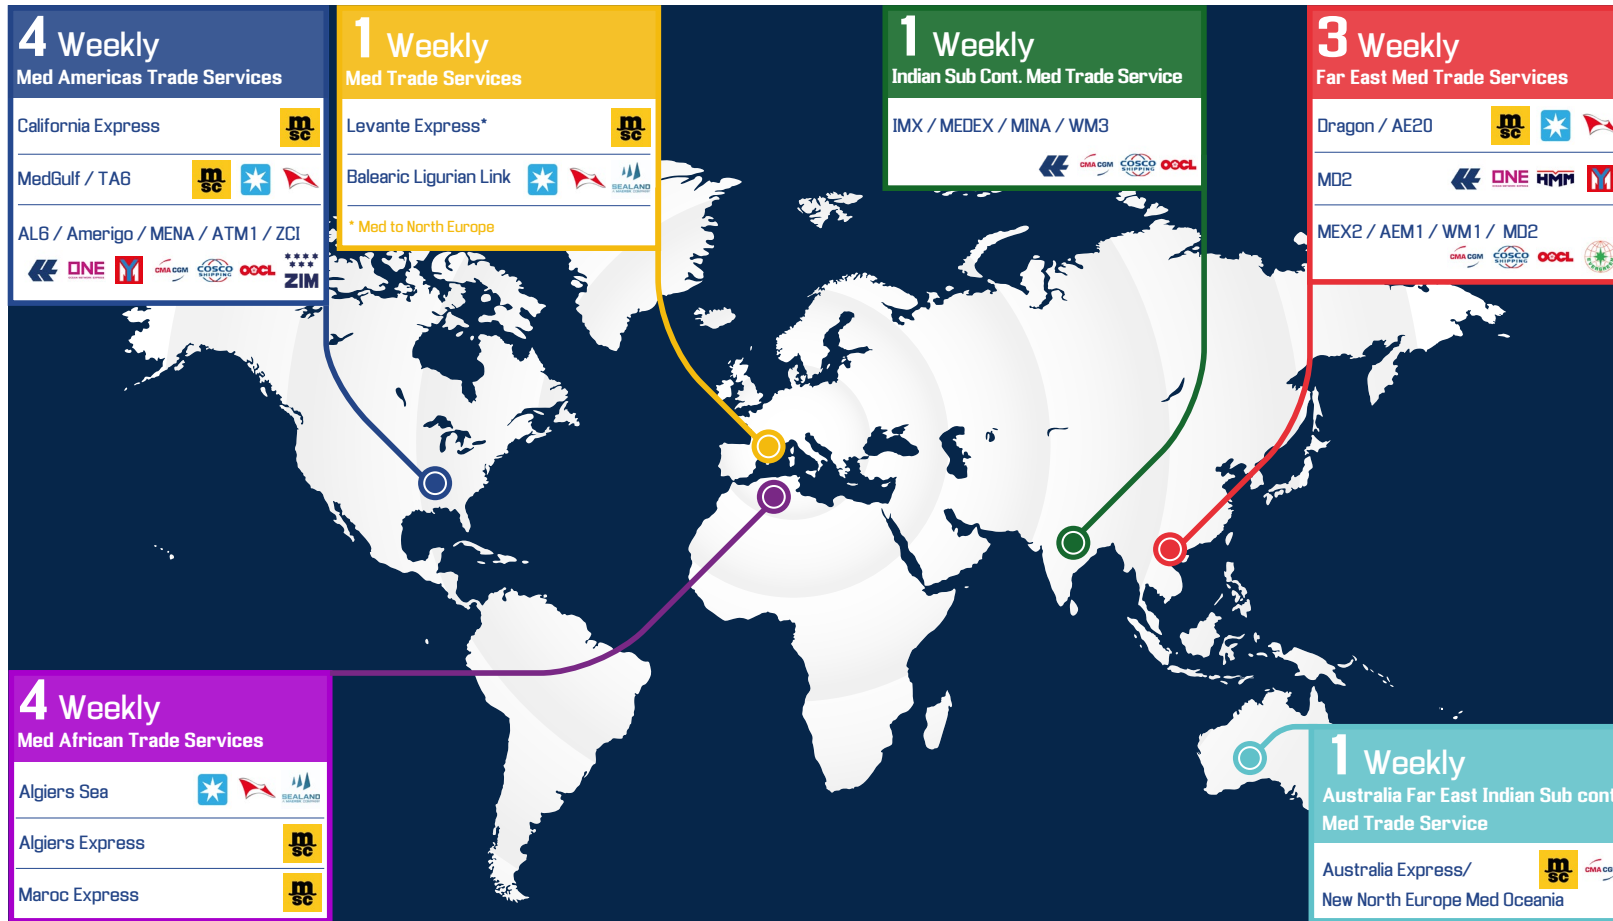

Contship La Spezia – Maritime Connectivity

LSCT is Italy's LEADING container terminal in terms of serving the GLOBAL supply-chain through technology, **INNOVATION**, efficiency and **SERVICE SOLUTIONS** to customers. Its location, powerful **INTERMODAL CONNECTIONS**, plus the know-how and capabilities of its resources, provide EXCELLENT and ECO-FRIENDLY supply-chain solutions. **LSCT: ONE RELIABLE SYSTEM, YOUR NATURAL OPTION.**