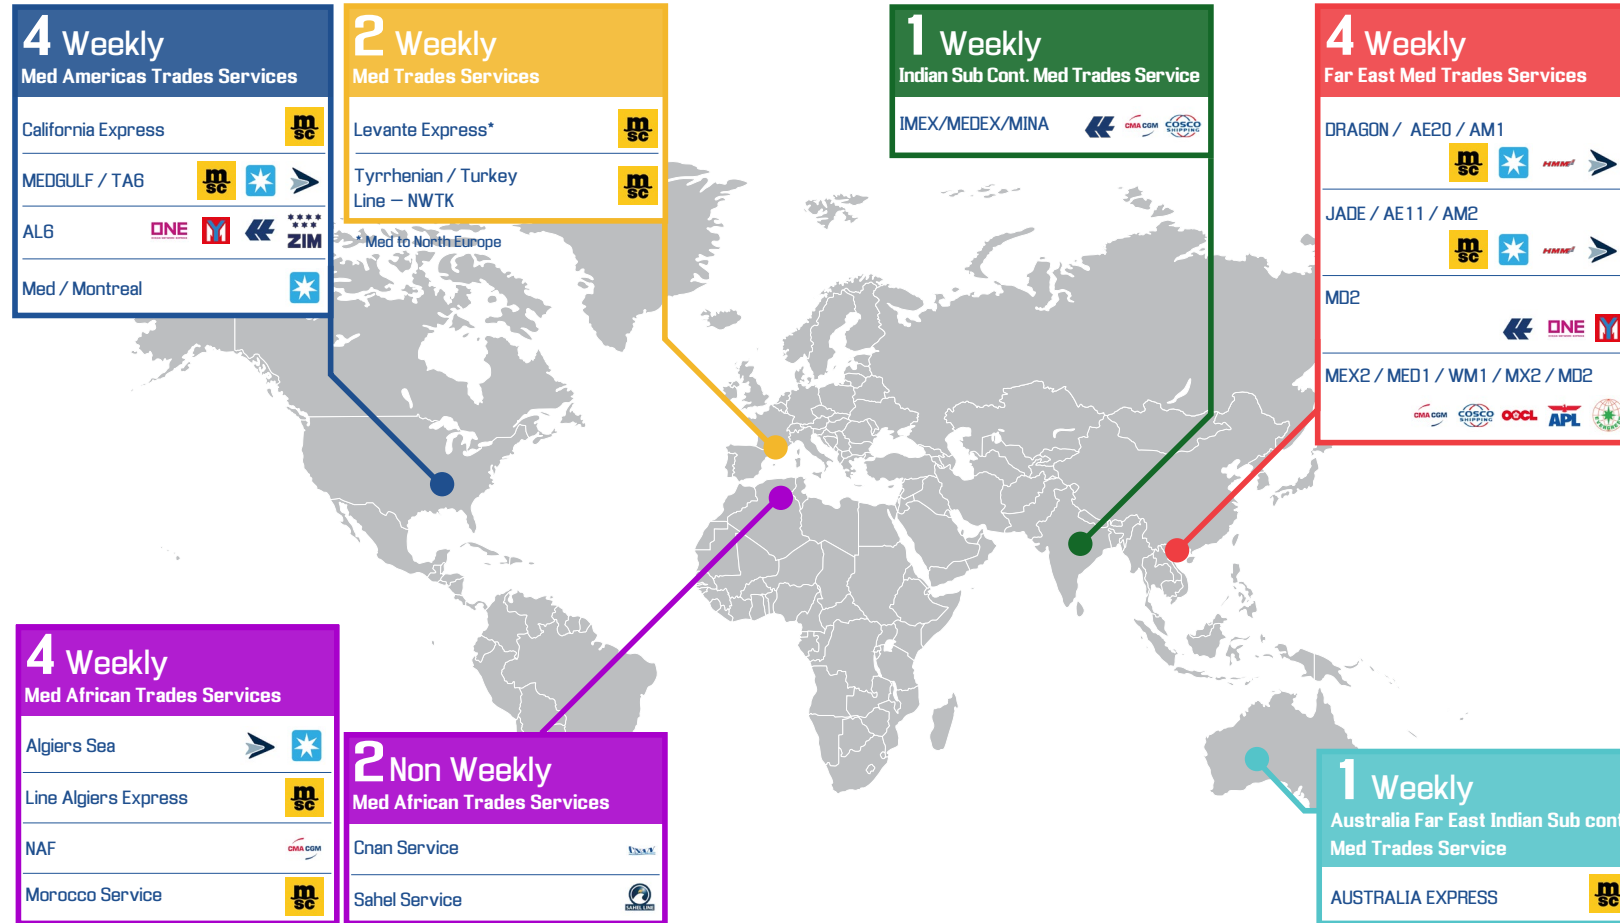

Contship La Spezia – Maritime Connectivity

LSCT is Italy's **LEADING CONTAINER TERMINAL** in terms of technology, efficiency, overall service quality in the supply chain and **INNOVATION**. Its geographical location, powerful **INTERMODAL CONNECTIONS** and management know-how provide ideal and environmentally friendly supply chain solutions. La Spezia: **ONE RELIABLE SYSTEM, your NATURAL OPTION.**