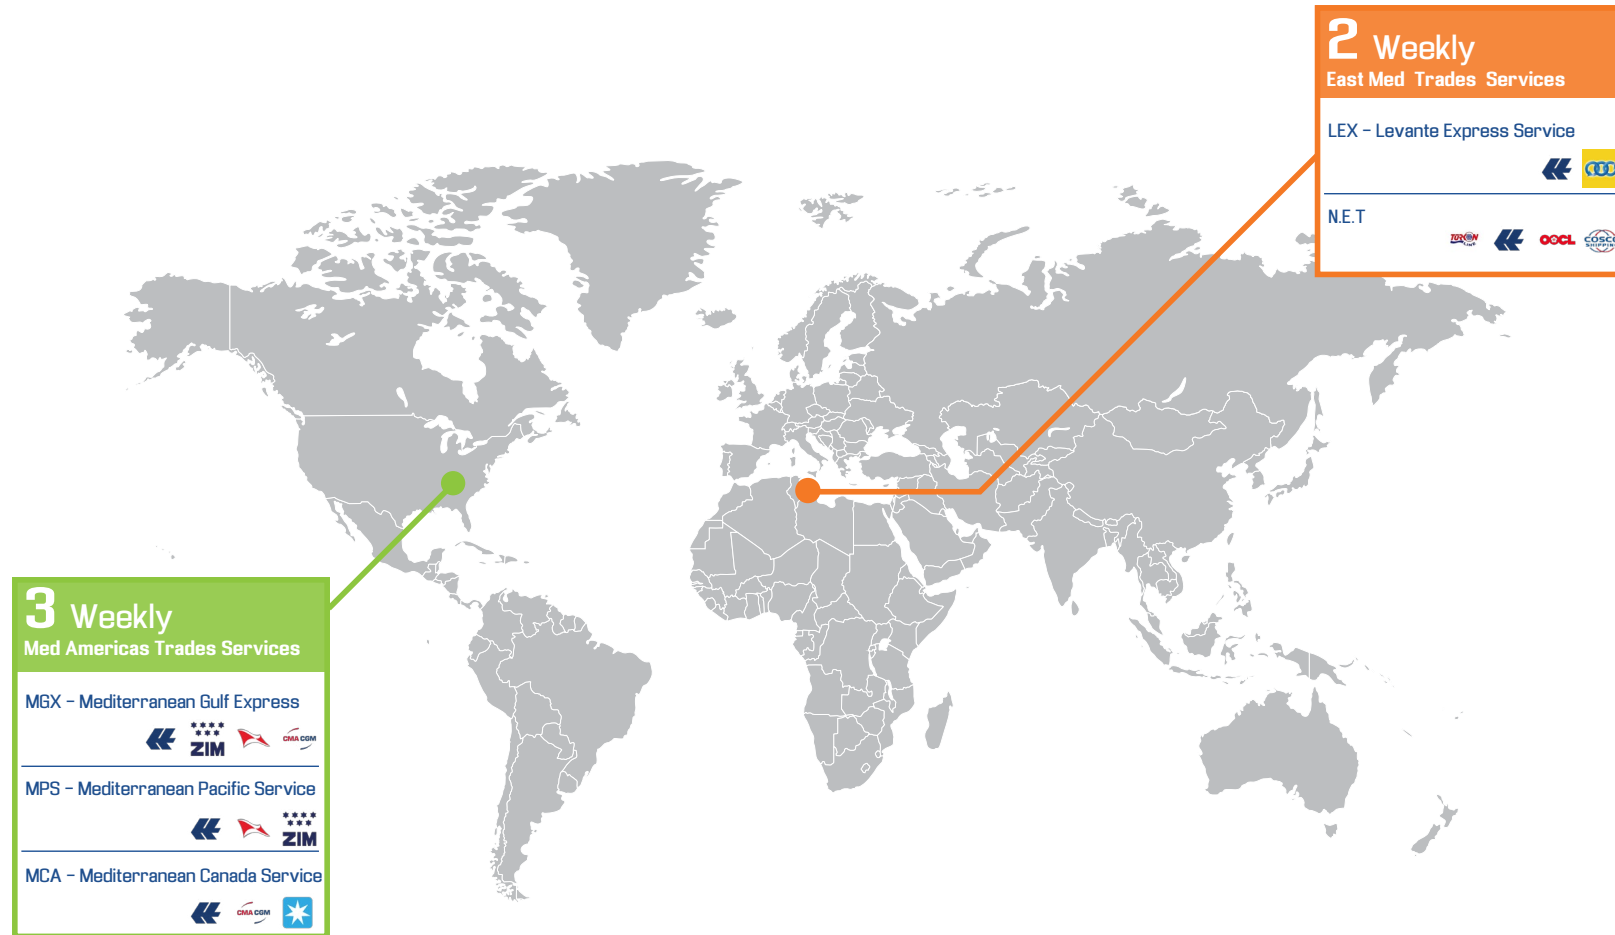

# Contship Cagliari – Maritime Connectivity

Thanks to its **STRATEGIC LOCATION** its motivated team of workers and its innovative **TECHNOLOGICAL** approach, CICT provides customers with the ability to strengthen their market penetration in the Med transshipment market, having at their exclusive disposal, excellent infrastructure for current and **FUTURE SERVICE** requirements.